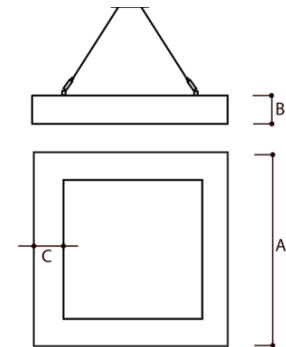

Product data sheet

UMBRELLA Q

article number 336.0945.XX.02.02/40

| | |
|-------------------------------|------------------------|
| manufacturer | bpe:LICHT GmbH & Co KG |
| mounting type | pendant luminaire |
| length (A) | 945mm |
| width (B) | 150mm |
| height (C) | 120mm |
| lamp | LED - CRI > 80 |
| light output | 9000lm |
| colour temperature | 4000K |
| light output | direct |
| attributes_light_distribution | symmetric |
| control | internal LED converter |
| converter | ON/OFF |
| housing | steel |
| surface | white |
| diffusor | chintz |
| power consumption | 102W |
| suspension | Zentralbaldachin |
| cable length | 3000mm |
| shortable cable | yes |
| nominal voltage | 220-240V - 50/60Hz |
| protection class | I |
| protection class | IP20 |