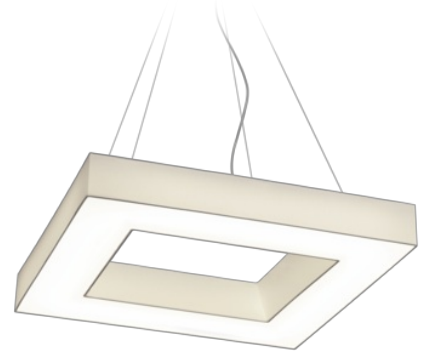

Product data sheet

UMBRELLA Q

article number 336.0945.XX.02.02/40

| | |
|-------------------------------|------------------------|
| manufacturer | bpe:LICHT GmbH & Co KG |
| mounting type | pendant luminaire |
| length (A) | 945mm |
| width (B) | 150mm |
| height (C) | 120mm |
| lamp | LED - CRI > 80 |
| light output | 9000lm |
| colour temperature | 4000K |
| light output | direct |
| attributes_light_distribution | symmetric |
| control | internal LED converter |
| converter | ON/OFF |
| housing | steel |
| surface | white |
| diffusor | chintz |
| power consumption | 102W |
| suspension | Zentralbaldachin |
| cable length | 3000mm |
| shortable cable | yes |
| nominal voltage | 220-240V - 50/60Hz |
| protection class | I |
| protection class | IP20 |