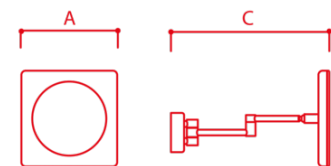

Product data sheet

KSP E3

article number 103.0010.12.02.05/30

| | |
|-------------------------------|------------------------|
| manufacturer | bpe:LICHT GmbH & Co KG |
| mounting type | cosmetic mirror |
| length (A) | 340mm |
| width (B) | 220mm |
| height (C) | 220mm |
| lamp | LED - CRI > 85 |
| module light output | 270lm |
| colour temperature | 3000K |
| light output | direct |
| attributes_light_distribution | symmetric |
| control | internal LED converter |
| converter | ON/OFF |
| housing | steel |
| surface | chrome glossy |
| diffusor | satinised acrylic |
| power consumption | 5W |
| magnification | 5 |
| nominal voltage | 220-240V |
| protection class | I |
| protection class | IP43 |